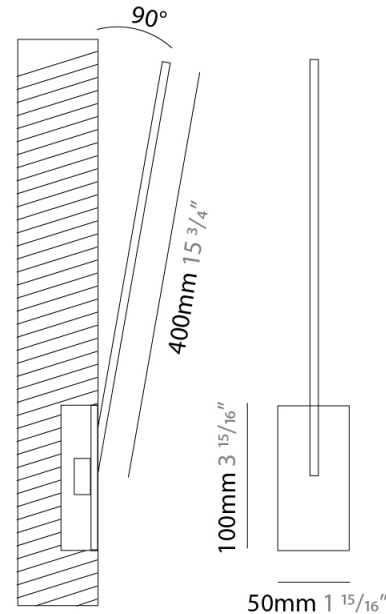

PROJECT	_____
TYPE	_____
SPECIFIER	_____
QUANTITY	_____
DATE	_____

SPILLO 1 ROD RECESSED

D46014- _____ - _____
base number   Color   Finish
                         Temperature   Options

1. To build a product code in our configurator select the specify button on the base model # product page
2. To build a manual product code on this datasheet choose from the options listed below in blue font and add the suffix to the base model #

GENERAL

Series: Spillo
Subseries: Spillo 1 Rod
Brand: Icone
Division: Design
Mounting Type: Recessed
Mounting Location: Wall
Subcategory: Ambient

PHYSICAL

Shape: Rectangle
Width (mm): 50
Width (in): 1 ¹⁵/₁₆
Height (mm): 400
Height (in): 15 ³/₄
Light Distribution: Adjustable
Fixture Finish: WHI / BLK / CHR / BGD
Fixture Material: Brass

ELECTRICAL

Lamp Type: LED
Total Output Wattage (W): 4.8
Dimming: 0-10V Dimming
Driver Included: No
Driver Location: Remote
Driver Type: Constant Voltage - 120Vac
Driver Class: Class 2
Input Voltage (V): 120
Output Voltage (V): 12
Upon Request: (Not included, see components) 0-10Vdc dimming / 277Vac

LED

Color Temperature (°K): 2700 / 3000
Nominal Lumen (lm): 440
CRI: >90 CRI
Lamp Life (hrs): 50000

OPTICAL

Adjustability: Tilt 120°

RATINGS AND CERTIFICATIONS

Certified By: Certified for North American Standards
IP rating: IP20