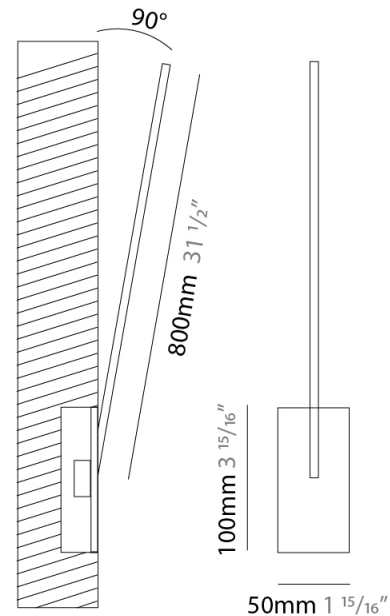

PROJECT	_____
TYPE	_____
SPECIFIER	_____
QUANTITY	_____
DATE	_____

SPILLO 1 ROD RECESSED

D46018- _____ - _____
base number   Color   Finish
                                         Temperature   Options

1. To build a product code in our configurator select the specify button on the base model # product page
2. To build a manual product code on this datasheet choose from the options listed below in blue font and add the suffix to the base model #

GENERAL

Series: Spillo
Subseries: Spillo 1 Rod
Brand: Icone
Division: Design
Mounting Type: Recessed
Mounting Location: Wall
Subcategory: Ambient

PHYSICAL

Shape: Rectangle
Width (mm): 50
Width (in): 1 15/16
Height (mm): 800
Height (in): 31 1/2
Light Distribution: Adjustable
Fixture Finish: WHI / BLK / CHR / BGD
Fixture Material: Brass

ELECTRICAL

Lamp Type: LED
Total Output Wattage (W): 10.56
Dimming: 0-10V Dimming
Driver Included: No
Driver Location: Remote
Driver Type: Constant Voltage - 120Vac
Driver Class: Class 2
Input Voltage (V): 120
Output Voltage (V): 12
Upon Request: (Not included, see components) 0-10Vdc dimming / 277Vac

LED

Color Temperature (°K): 2700 / 3000
Nominal Lumen (lm): 880
CRI: >90 CRI
Lamp Life (hrs): 50000

OPTICAL

Adjustability: Tilt 120°

RATINGS AND CERTIFICATIONS

Certified By: Certified for North American Standards
IP rating: IP20