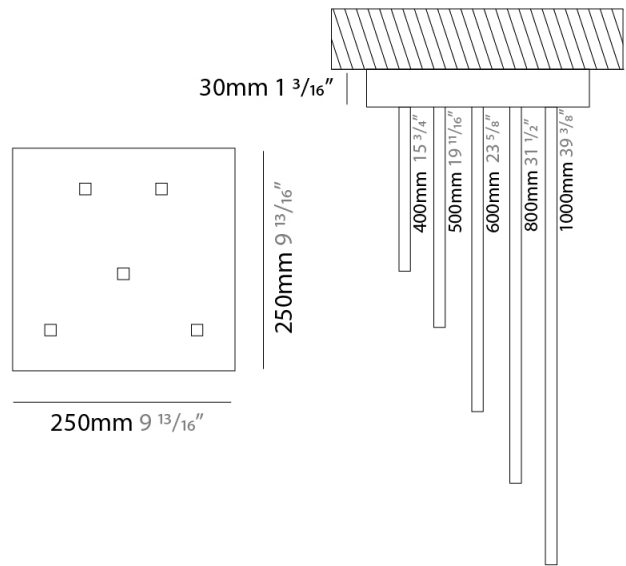

SPILLO 5 ROD RECESSED

D46017- _____ - _____
base number   Color   Finish
                         Temperature   Options

1. To build a product code in our configurator select the specify button on the base model # product page
2. To build a manual product code on this datasheet choose from the options listed below in blue font and add the suffix to the base model #

GENERAL

Series: Spillo
Subseries: Spillo 5 Rod
Brand: Icone
Division: Design
Mounting Type: Recessed
Mounting Location: Ceiling
Subcategory: Ambient

PHYSICAL

Shape: Abstract
Width (mm): 50
Width (in): 1 ¹⁵/₁₆
Height (mm): 1000
Height (in): 39 ³/₈
Light Distribution: Adjustable
Fixture Finish: [WHI / BLK / CHR / BGD](#)
Fixture Material: Brass

ELECTRICAL

Lamp Type: LED
Total Output Wattage (W): 45.72
Dimming: 0-10V Dimming
Driver Included: No
Driver Location: Remote
Driver Type: Constant Voltage - 120 / 277Vac
Driver Class: Class 2
Input Voltage (V): 120 - 277
Output Voltage (V): 12
Upon Request: (Not included, see components) 0-10Vdc dimming / 277Vac

LED

Color Temperature (°K): [2700 / 3000](#)
Nominal Lumen (lm): 3850
CRI: >90 CRI
Lamp Life (hrs): 50000

OPTICAL

Adjustability: Tilt 120°

RATINGS AND CERTIFICATIONS

Certified By: Certified for North American Standards
IP rating: IP20