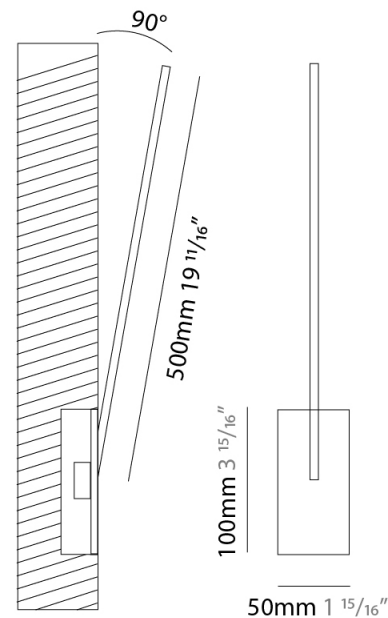

PROJECT	_____
TYPE	_____
SPECIFIER	_____
QUANTITY	_____
DATE	_____

SPILLO 1 ROD RECESSED

D46015- _____ - _____
base number   Color   Finish
                          Temperature   Options

1. To build a product code in our configurator select the specify button on the base model # product page
2. To build a manual product code on this datasheet choose from the options listed below in blue font and add the suffix to the base model #

GENERAL

Series: Spillo
Subseries: Spillo 1 Rod
Brand: Icone
Division: Design
Mounting Type: Recessed
Mounting Location: Wall
Subcategory: Ambient

PHYSICAL

Shape: Rectangle
Width (mm): 50
Width (in): 1 15/16
Height (mm): 500
Height (in): 19 11/16
Light Distribution: Adjustable
Fixture Finish: WHI / BLK / CHR / BGD
Fixture Material: Brass

ELECTRICAL

Lamp Type: LED
Total Output Wattage (W): 6.6
Dimming: 0-10V Dimming
Driver Included: No
Driver Location: Remote
Driver Type: Constant Voltage - 120Vac
Driver Class: Class 2
Input Voltage (V): 120
Output Voltage (V): 12
Upon Request: (Not included, see components) 0-10Vdc dimming / 277Vac

LED

Color Temperature (°K): 2700 / 3000
Nominal Lumen (lm): 550
CRI: >90 CRI
Lamp Life (hrs): 50000

OPTICAL

Adjustability: Tilt 120°

RATINGS AND CERTIFICATIONS

Certified By: Certified for North American Standards
IP rating: IP20